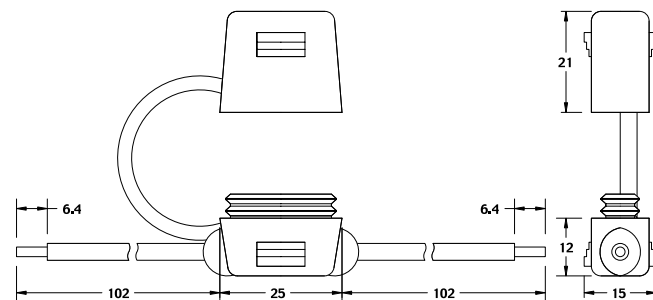

OFHA0002

OFHA0001

Part Number Artikel-Nr.	Description Beschreibung	Fuse Rating Sicherungs- Nennstrom
OFHA0002_	12AWG/3.3mm <sup>2</sup> stranded orange wire	30 A
OFHA0001_	16AWG/1.3mm <sup>2</sup> stranded black wire	20 A

Wire length, color and diameter can be customized upon request. Customization requires minimum order quantities depending on nature of modifications. Please contact your sales representative for details. Last figure of part number = packaging code, see Section "Packaging Index," pg. 157.

## Blade Fuseholders - In-Line Splash-Waterproof Fuseholder for ATO® Style Blade Fuse

RoHS

Used with ATO / FKS Fuse 1 to 20A or 25A and 30A. Supplied with two 4" / 102mm wire leads. Includes protective cover for harsh environment.

Für ATO / FKS-Style-Sicherungen von 1A bis 20A oder 25A und 30A. Lieferung mit zwei 102mm langen Leitungen (orange, AWG12). Mit Schutzhaube für raue Umgebungen.

Part Number Artikel-Nr.	Description Beschreibung	Fuse Rating Sicherungs- Nennstrom
FHAC0001_	16AWG/1.3mm <sup>2</sup> stranded black wire	20 A
FHAC0002_	12AWG/3.3mm <sup>2</sup> stranded orange wire	30 A