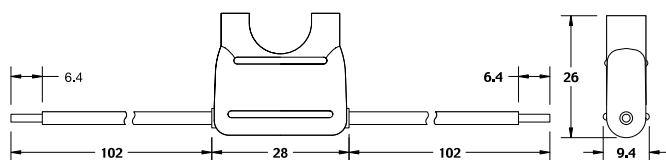

## Blade Fuseholder - In-Line Fuseholder for ATO® Style Blade Fuse

RoHS

Used with ATO / FKS Fuse 1 to 20A or 25A and 30A. Supplied with two" / 102mm wire leads.

Für ATO / FKS-Sicherungen von 1A bis 20A oder 25A und 30A. Lieferung mit zwei 102mm langen Leitungen.

OFHA0002

OFHA0001

Part Number Artikel-Nr.	Description Beschreibung	Fuse Rating Sicherungs- Nennstrom
OFHA0002_	12AWG/3.3mm <sup>2</sup> stranded orange wire	30 A
OFHA0001_	16AWG/1.3mm <sup>2</sup> stranded black wire	20 A

Wire length, color and diameter can be customized upon request. Customization requires minimum order quantities depending on nature of modifications. Please contact your sales representative for details. Last figure of part number = packaging code, see Section "Packaging Index," pg. 157.