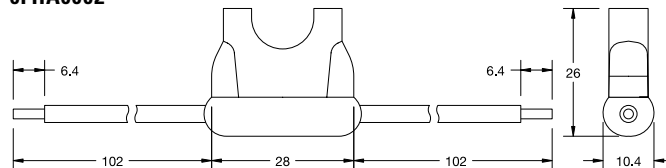

## Blade Fuseholder - In-Line Fuseholder for ATO® Style Blade Fuse

RoHS

Used with ATO / FKS Fuse 1 to 20A or 25A and 30A. Supplied with two" / 102mm wire leads.

Für ATO / FKS-Sicherungen von 1A bis 20A oder 25A und 30A. Lieferung mit zwei 102mm langen Leitungen.

OFHA0002

OFHA0001

Part Number Artikel-Nr.	Description Beschreibung	Fuse Rating Sicherungs- Nennstrom
OFHA0002_	12AWG/3.3mm <sup>2</sup> stranded orange wire	30 A
OFHA0001_	16AWG/1.3mm <sup>2</sup> stranded black wire	20 A

Wire length, color and diameter can be customized upon request. Customization requires minimum order quantities depending on nature of modifications. Please contact your sales representative for details. Last figure of part number = packaging code, see Section "Packaging Index," pg. 157.